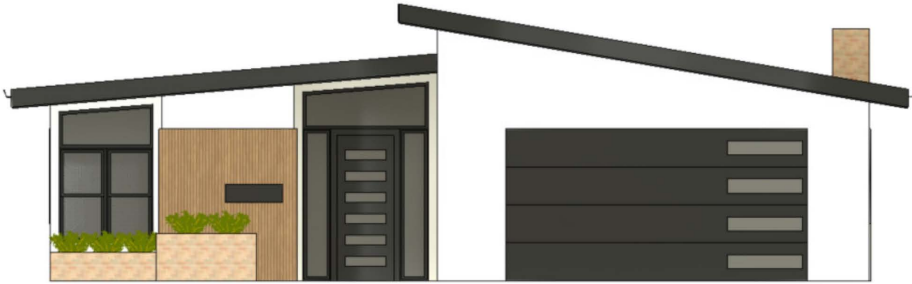

ELEVATION STYLES AVAILABLE

Elevation #1

Mid Century Modern

Elevation #2

Desert Modern

Elevation #3

Spanish Colonial

Elevation #4

Prairie

PRICING

list

1,600 SF Plans

- Ranch \$624,900
- Unfinished Basement \$820,000
- Finished Basement \$895,000

1,672 SF Plans

- Ranch \$653,000
- Unfinished Basement \$845,000
- Finished Basement \$920,000

1,900 SF Plans

- Ranch \$718,000
- Unfinished Basement \$920,000
- Finished Basement \$995,000

2,100 SF Plans

- Ranch \$779,000
- Unfinished Basement \$1,020,000
- Finished Basement \$1,095,000

LANDSCAPING, FENCING & FULL
KITCHEN APPLIANCE PACKAGE
INCLUDED!